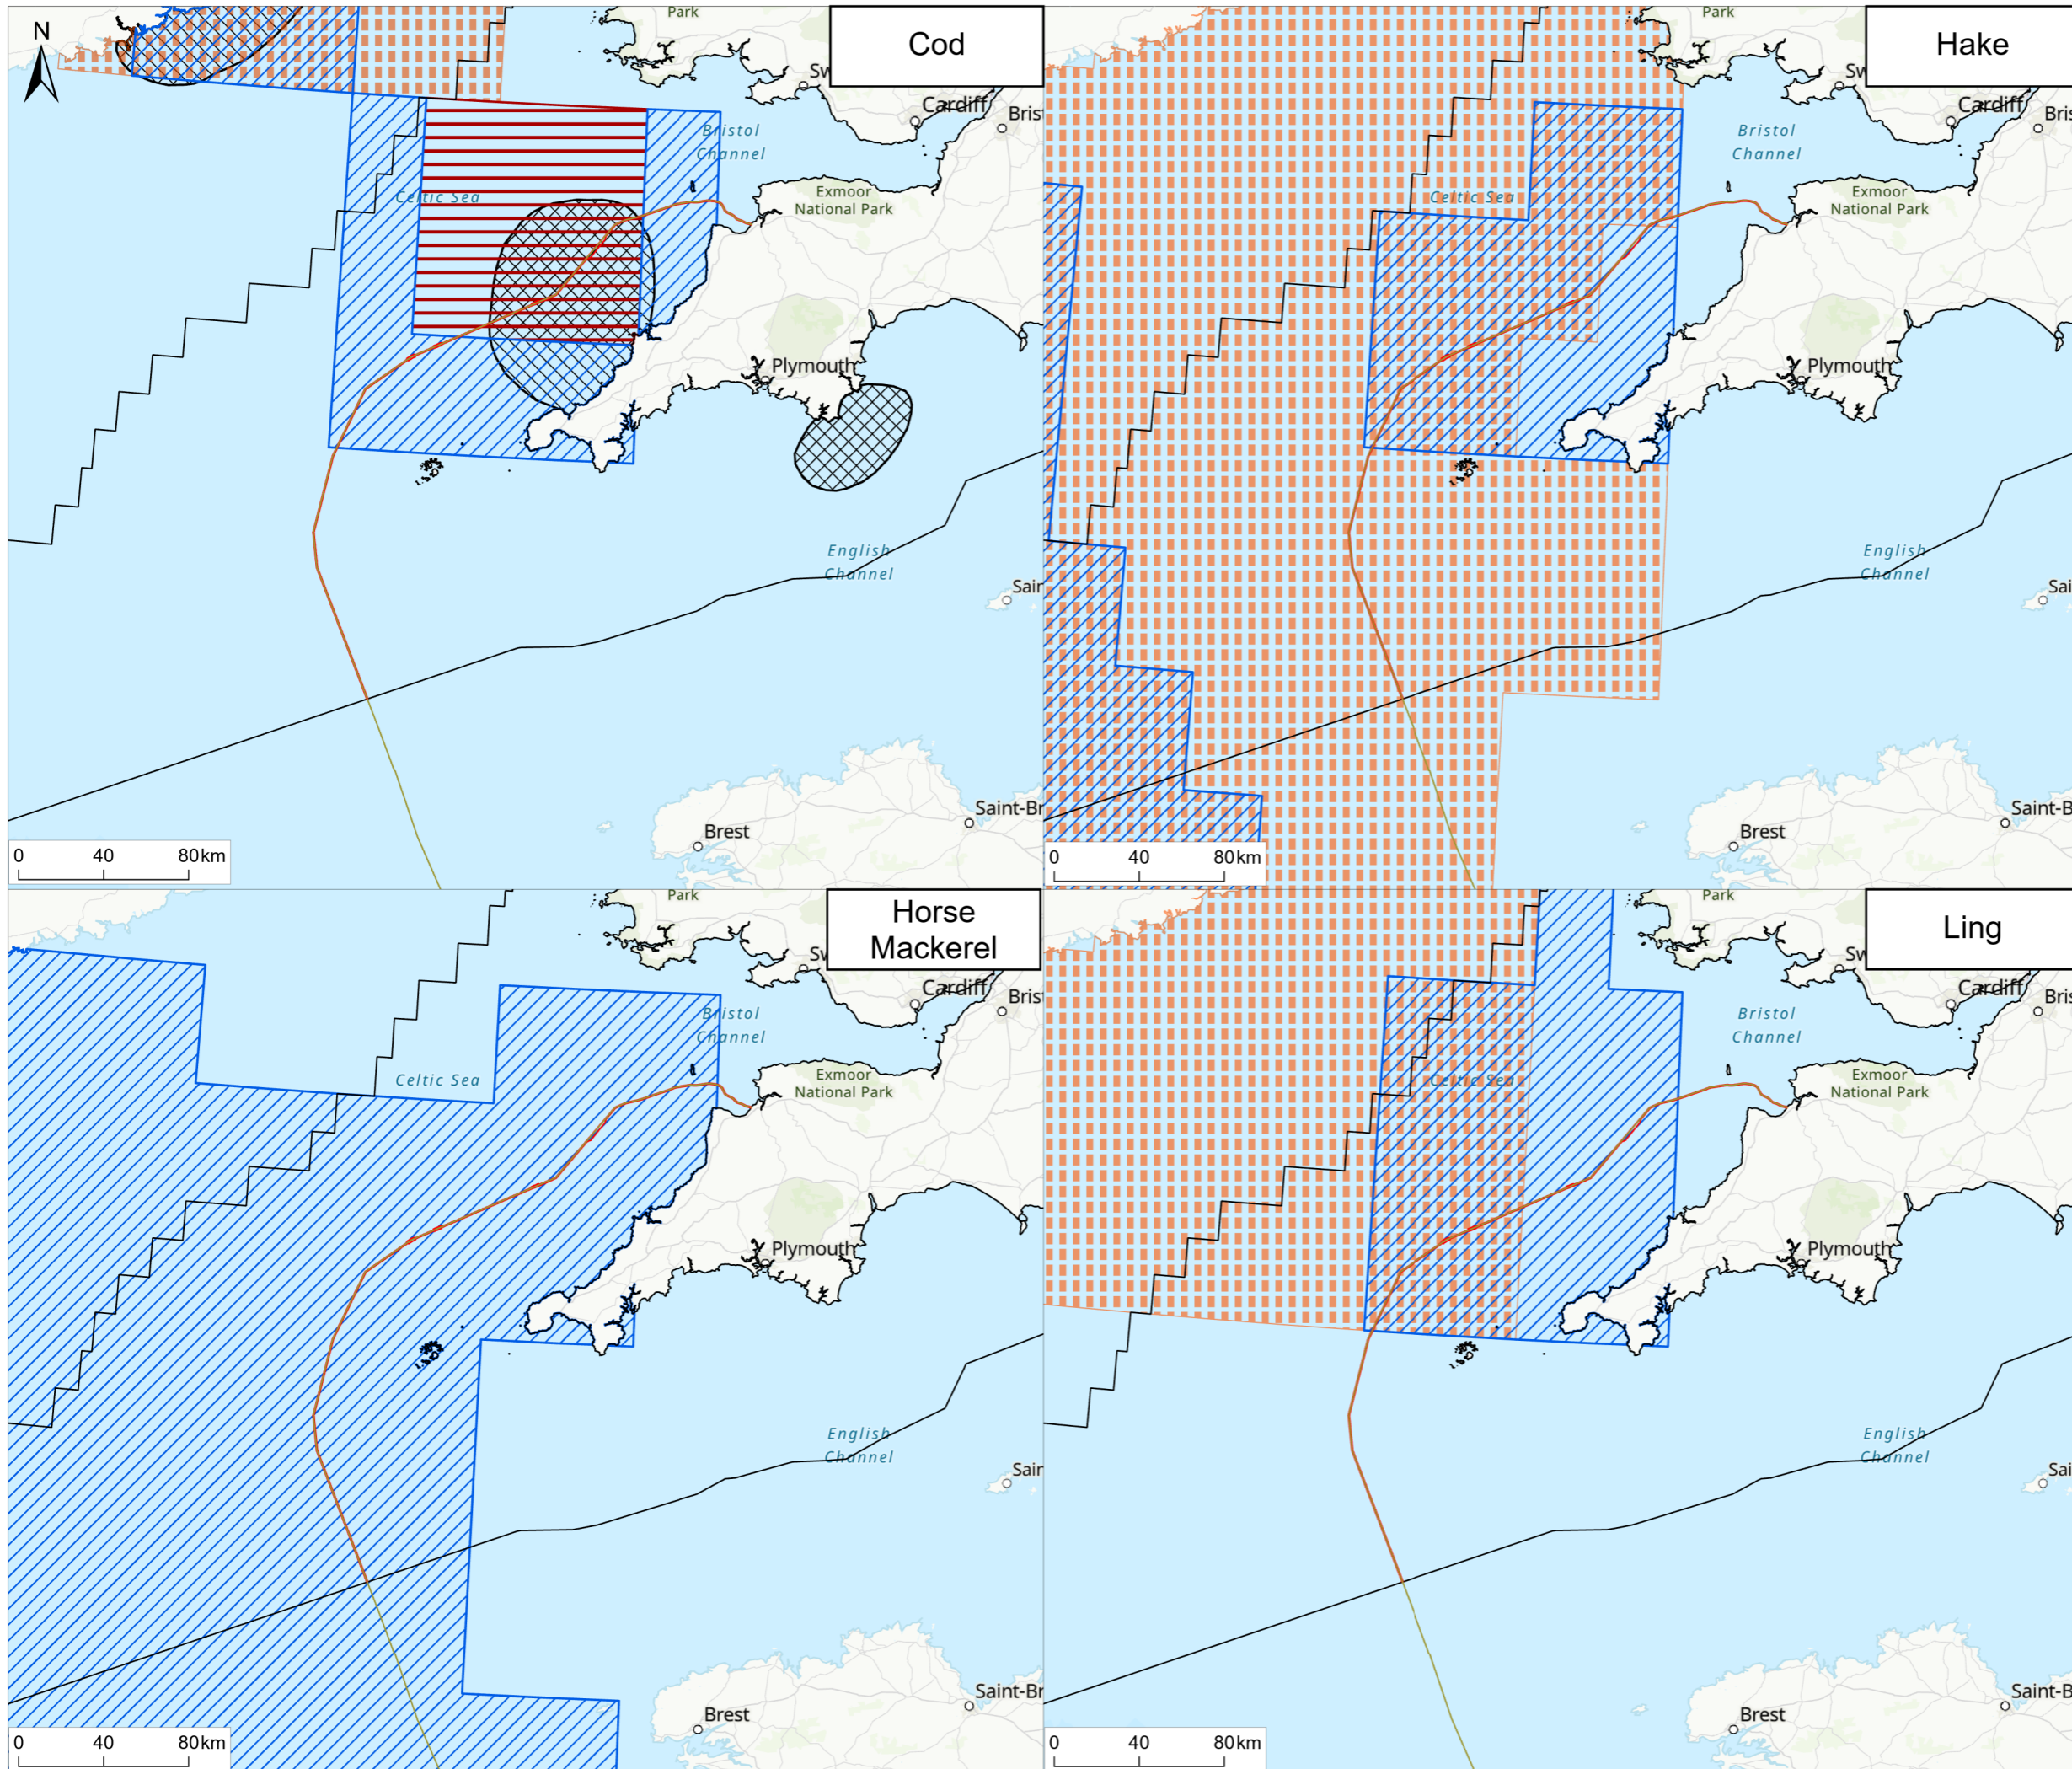

I:\Corp\UKCloud\UK-GIS\01\data\70107275 - Xlinks13 - GIS\ArcGIS\Pro\Projects\UKIES Projects\Fish and Shellfish Ecology\794-PLN-ESH-00044 - FSE - 2 - Nursery and Spawning Grounds 1.aprx

Notes
 1. This plan is scaled at paper size A3. If received electronically it is the recipient's responsibility to print to the correct scale. Only written dimensions should be used.

- Legend**
- UK Offshore Cable Corridor
 - Indicative Cable Centreline
 - UK Exclusive Economic Zone (EEZ)
 - Nursery Grounds (Coull et al., 1998)
 - Nursery Grounds (Ellis et al., 2012)**
 - Low Intensity
 - Spawning Grounds (Coull et al., 1998)**
 - Undetermined
 - Spawning Grounds (Ellis et al., 2012)**
 - High Intensity
 - Low Intensity

P01	FINAL	MP	TM	Nov 2024
Rev	Description	By	CB	Date

Client Xlinks 1 Limited

Project Xlinks' Morocco-UK Power Project

Title Spawning and nursery grounds for cod, hake, horse mackerel and ling

APFP Reg: 5(2)(a)